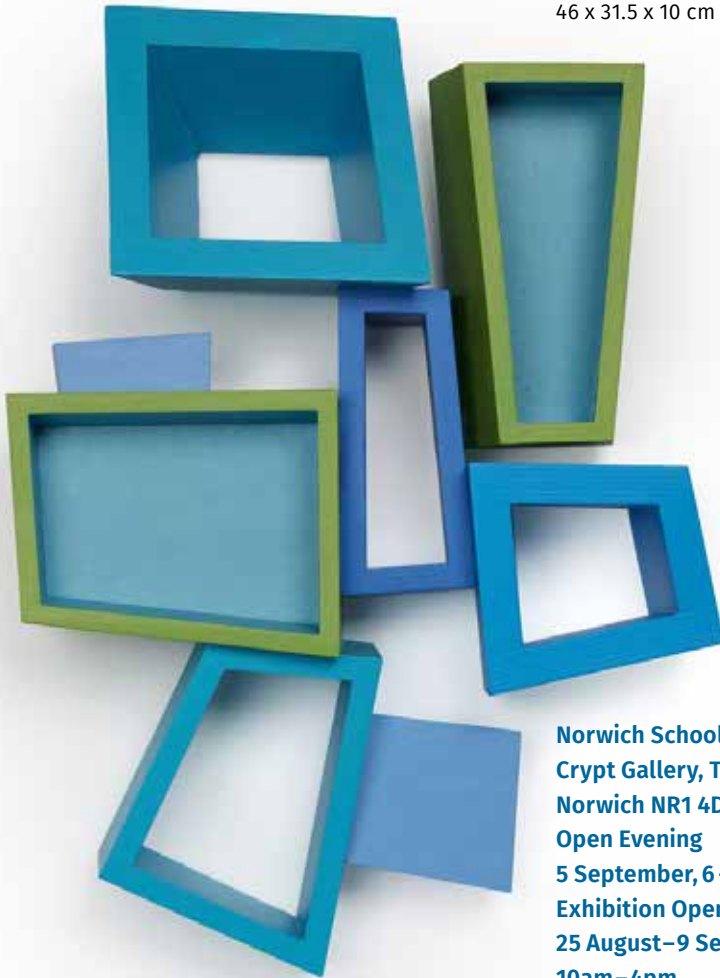

COLOURED CONSTRUCTS

DEREK MORRIS

Blue Cluster 2023
46 x 31.5 x 10 cm

Norwich School
Crypt Gallery, The Close
Norwich NR1 4DD
Open Evening
5 September, 6–8pm
Exhibition Open
25 August–9 September
10am–4pm

The recent works on display in this exhibition continue to be concerned with my main visual issues – The construction of non-referential forms revealed against the flat vertical surfaces which surround us every day of our lives, the discovery of intimate spaces formed by the juxtaposition of open and closed rectilinear boxes clustered together, and the lively animation and changes of mood that colour brings to all.

COLOURED CONSTRUCTS

BOB CATCHPOLE

Turone VIII 2023
29 x 20 x 13 cm

**Norwich School
Crypt Gallery, The Close
Norwich NR1 4DD
Open Evening
5 September, 6–8pm
Exhibition Open
25 August–9 September
10am–4pm**

These constructions are examples from a large series exploring my current preoccupation with early Italian frescoes. The graphic quality and the complex colours of these frescoes have led me towards a personal abstract language, using the 'head' as a starting point.